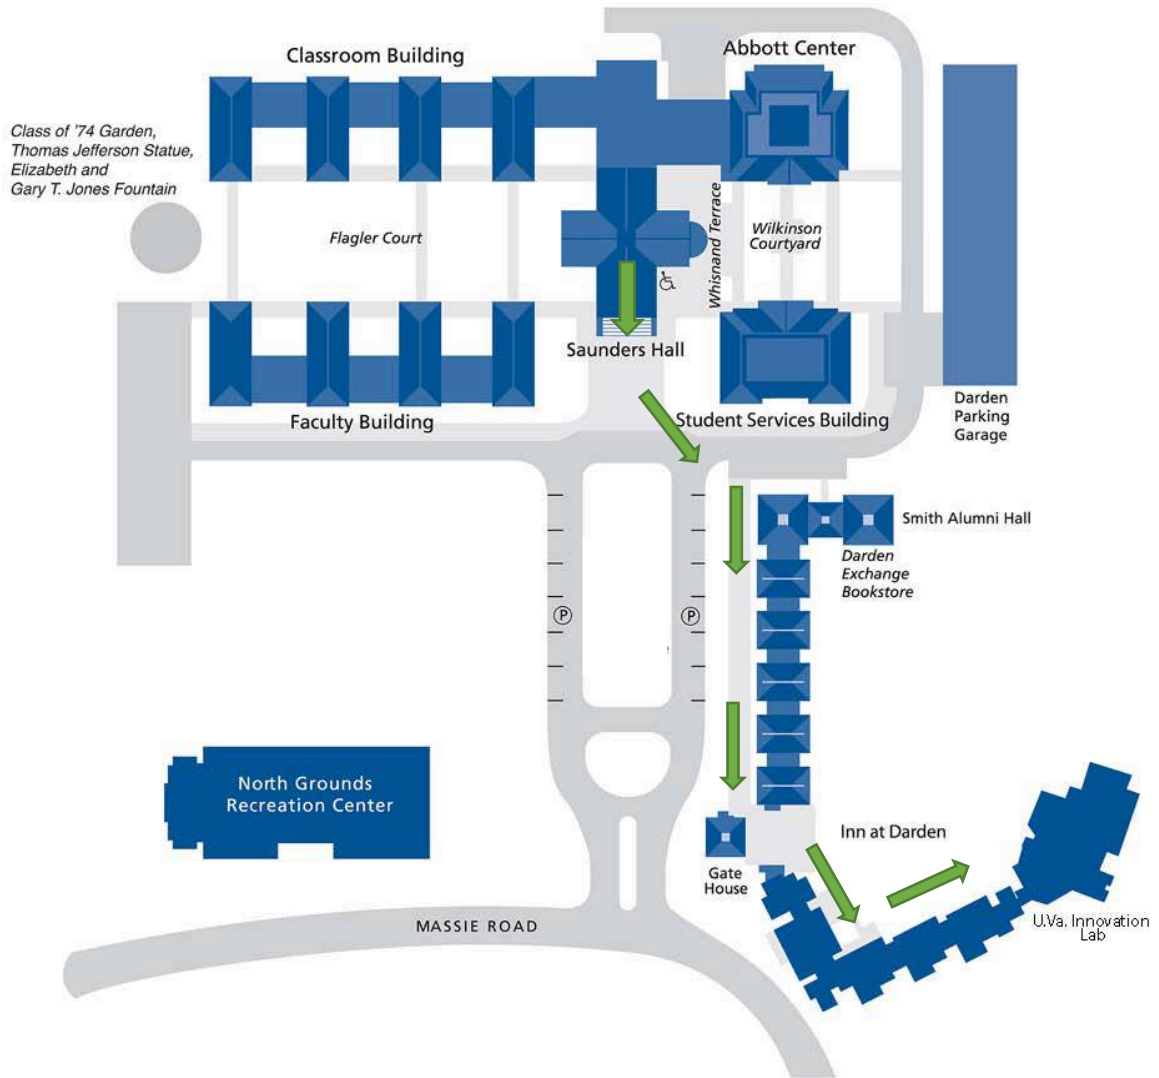

-  - Driving Directions
-  - Walking Directions

The Darden Grounds

. Take a left when you approach the Gatehouse. Turn left and walk towards the other lodging building and go in the door. Take the stairs down to the ground floor and exit the building. Follow the sidewalk the brick staircase and the iLab is directly in front of you.