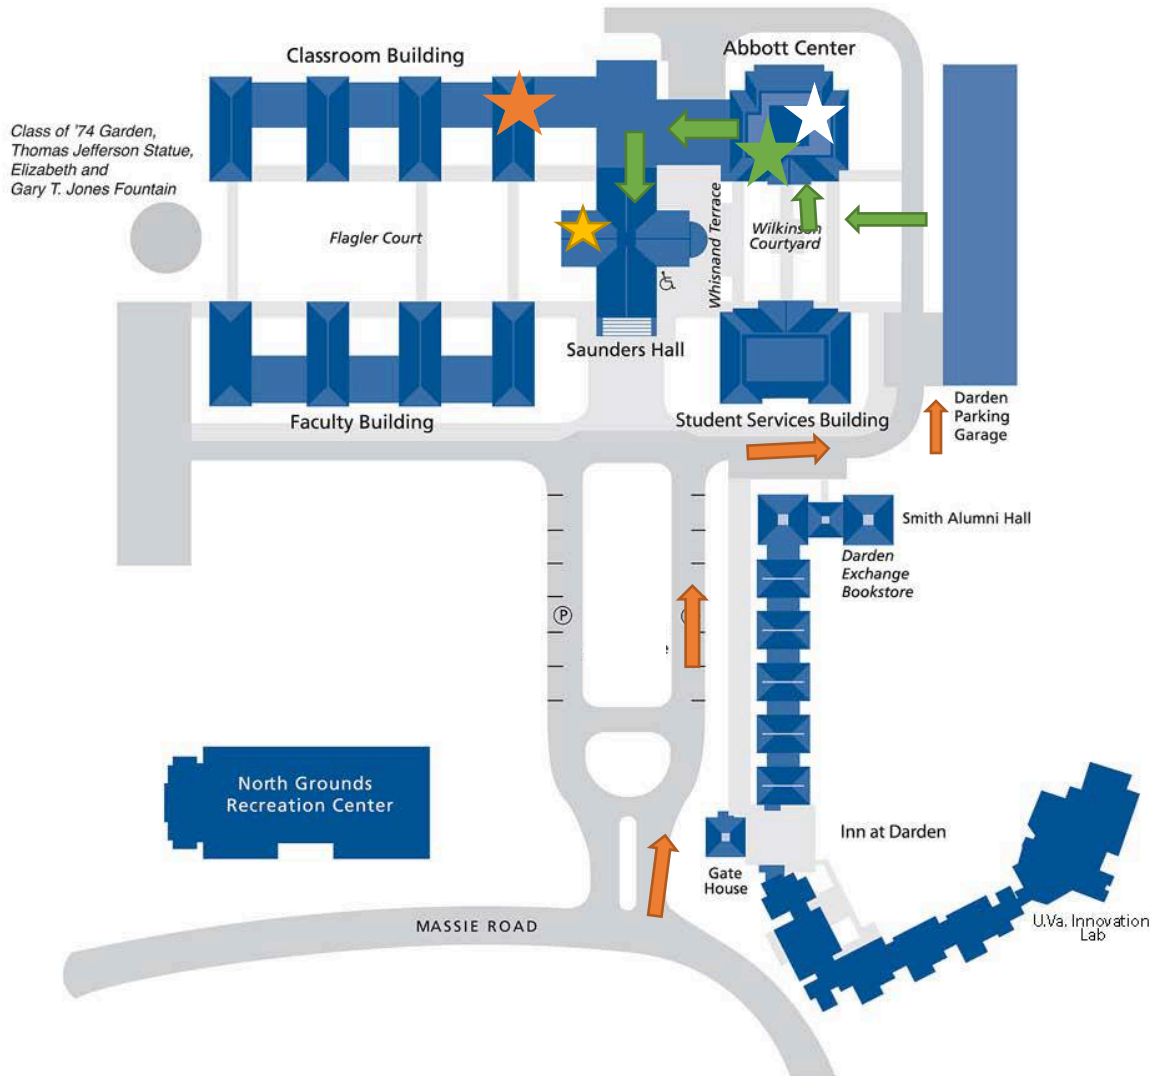

-  - Driving Directions
-  - Walking Directions

The Darden Grounds

No parking permits are needed to park in the garage. Once you park in the garage and exit, walk towards the Abbott Center and enter in the Auditorium Lobby. Take the stairs or Elevator to the first floor. Follow the signs to the South Lounge.

Yellow Star- Location of Monday night Reception

Green Star- Location of General Session in Auditorium

White Star- Abbott Center Dining Room

Orange Star- Classroom building (Breakout sessions)

GPS Address: 10 Duffy dr, Charlottesville VA 22903